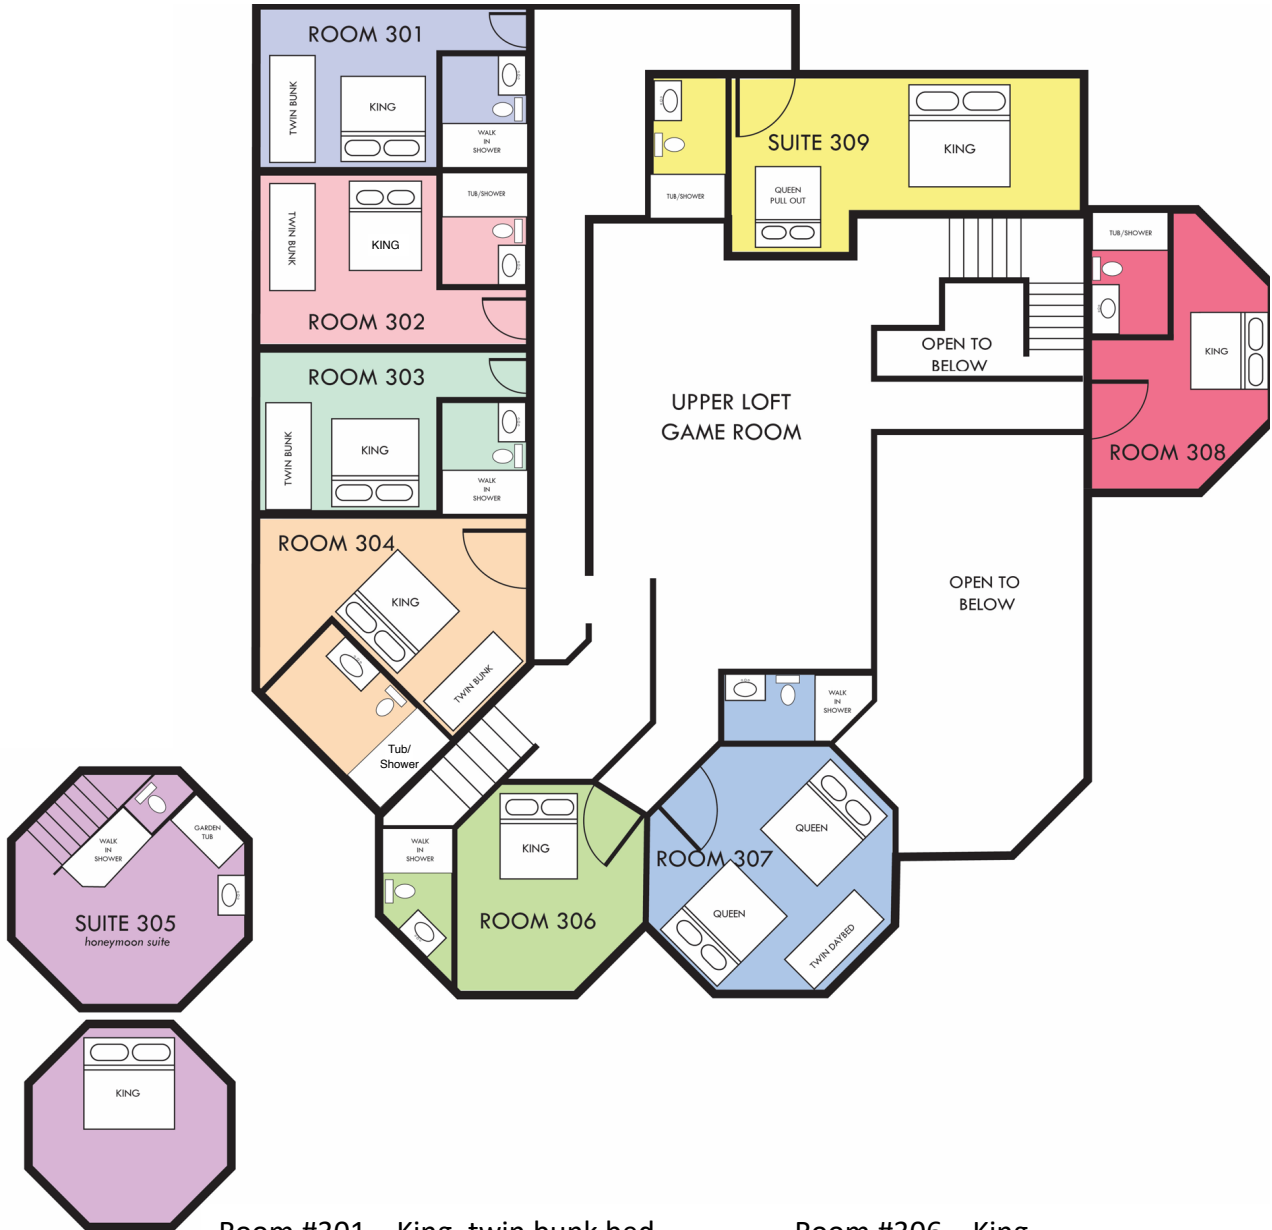

MAIN LEVEL - LODGING

- Room #201 – King, Full futon
- Room #202 – King, Queen sofa sleeper
- Room #203 – Two Queens
- Room #204 – Two Queens, twin day bed

UPPER LEVEL – LODGING

Room #301 – King, twin bunk bed
 Room #302 – King, twin bunk bed
 Room #303 – King, twin bunk bed
 Room #304 – King, twin bunk bed
 Room #305 – King

Room #306 – King
 Room #307 – Two Queens, twin day bed
 Room #308 – King
 Room #309 – King, queen sofa sleeper

LOWER LEVEL - LODGING

Room #101 – King,
Room #102 – Four twin bunk beds
Room #103 – King, twin bunk bed
Room #104 – Two Queens

Room #105 – Two Queens
Room #106 – Two Queens, four twin bunk beds