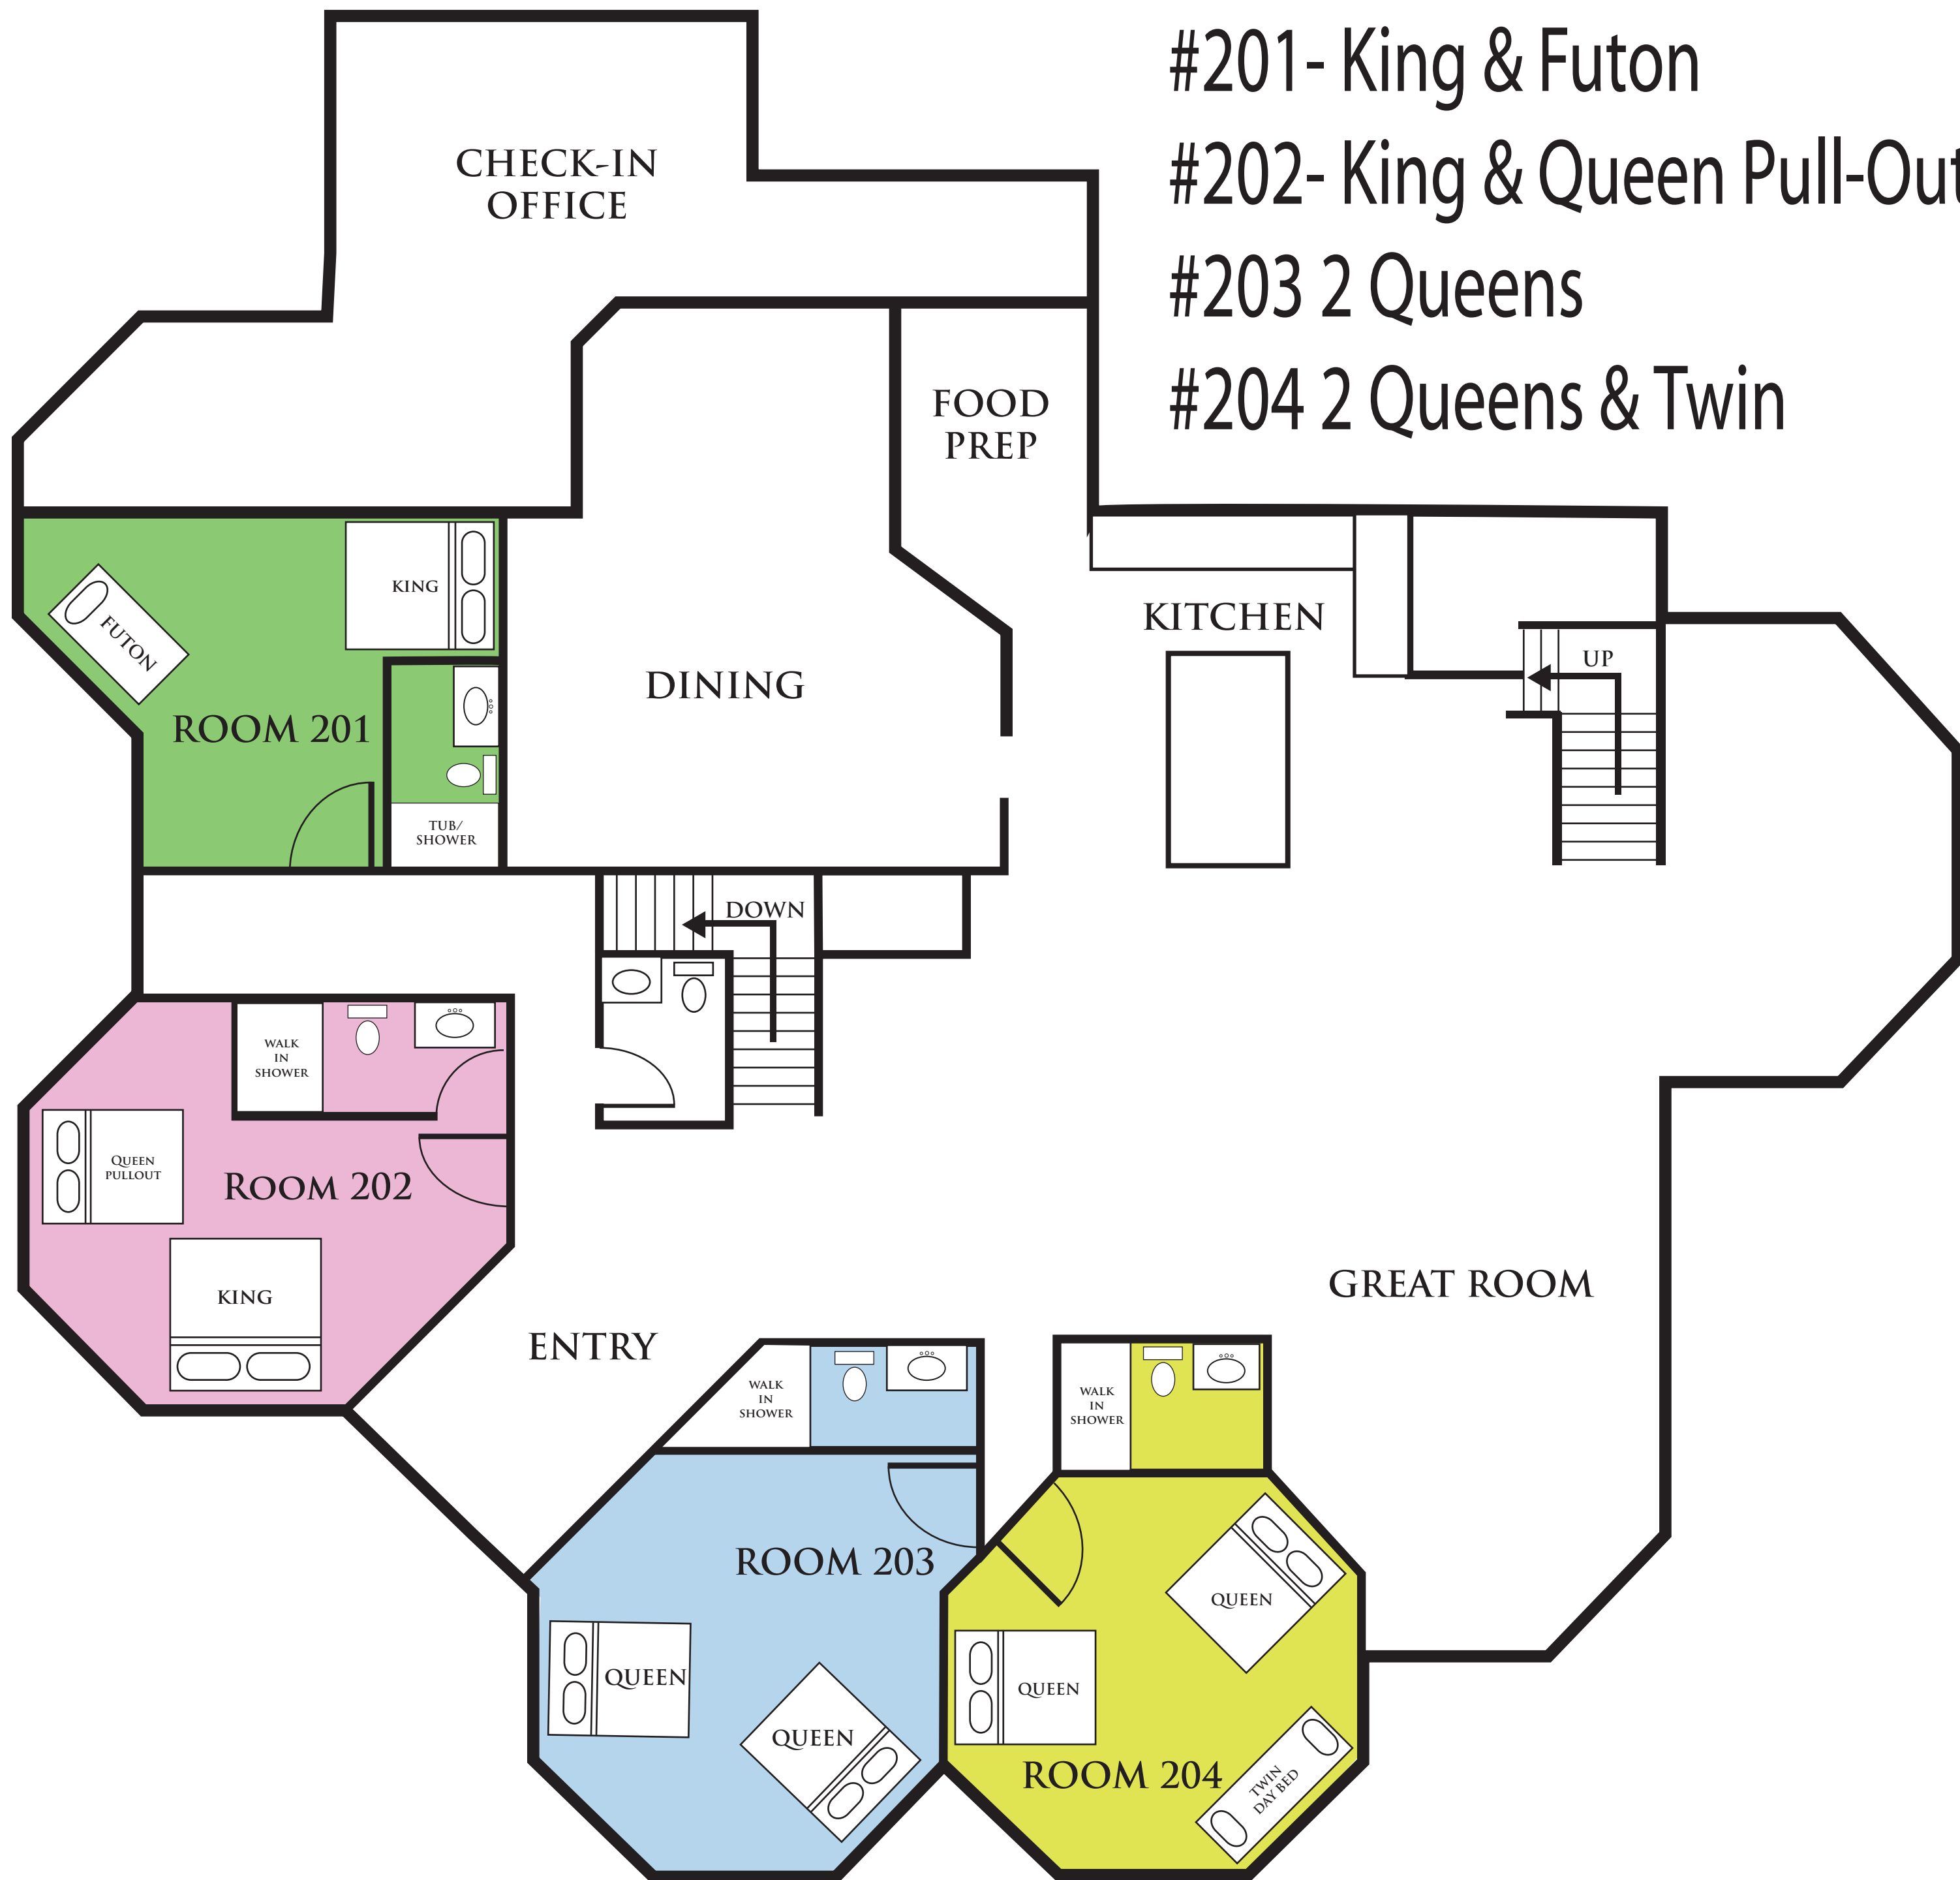

THE SUNRISE RESORT- MAIN LEVEL

#201- King & Futon

#202- King & Queen Pull-Out Sofa

#203 2 Queens

#204 2 Queens & Twin

CHECK-IN OFFICE

FOOD PREP

KITCHEN

DINING

UP

DOWN

ROOM 201

ROOM 202

ROOM 203

ROOM 204

GREAT ROOM

ENTRY

FUTON

KING

TUB/
SHOWER

QUEEN
PULLOUT

KING

WALK
IN
SHOWER

QUEEN

QUEEN

WALK
IN
SHOWER

QUEEN

QUEEN

TWIN
DAY BED

THE SUNRISE RESORT- UPPER LEVEL

- #301- Queen & Twin Bunk
- #302- Queen & Twin Bunk
- #303- Queen & Twin Bunk
- #304- Queen & Twin Bunk
- #305- King (Honeymoon Suite)
- #306- King
- #307- 2 Queens & Day Bed
- #308- King & Twin Futon
- #309 King & Queen Pull Out Sofa