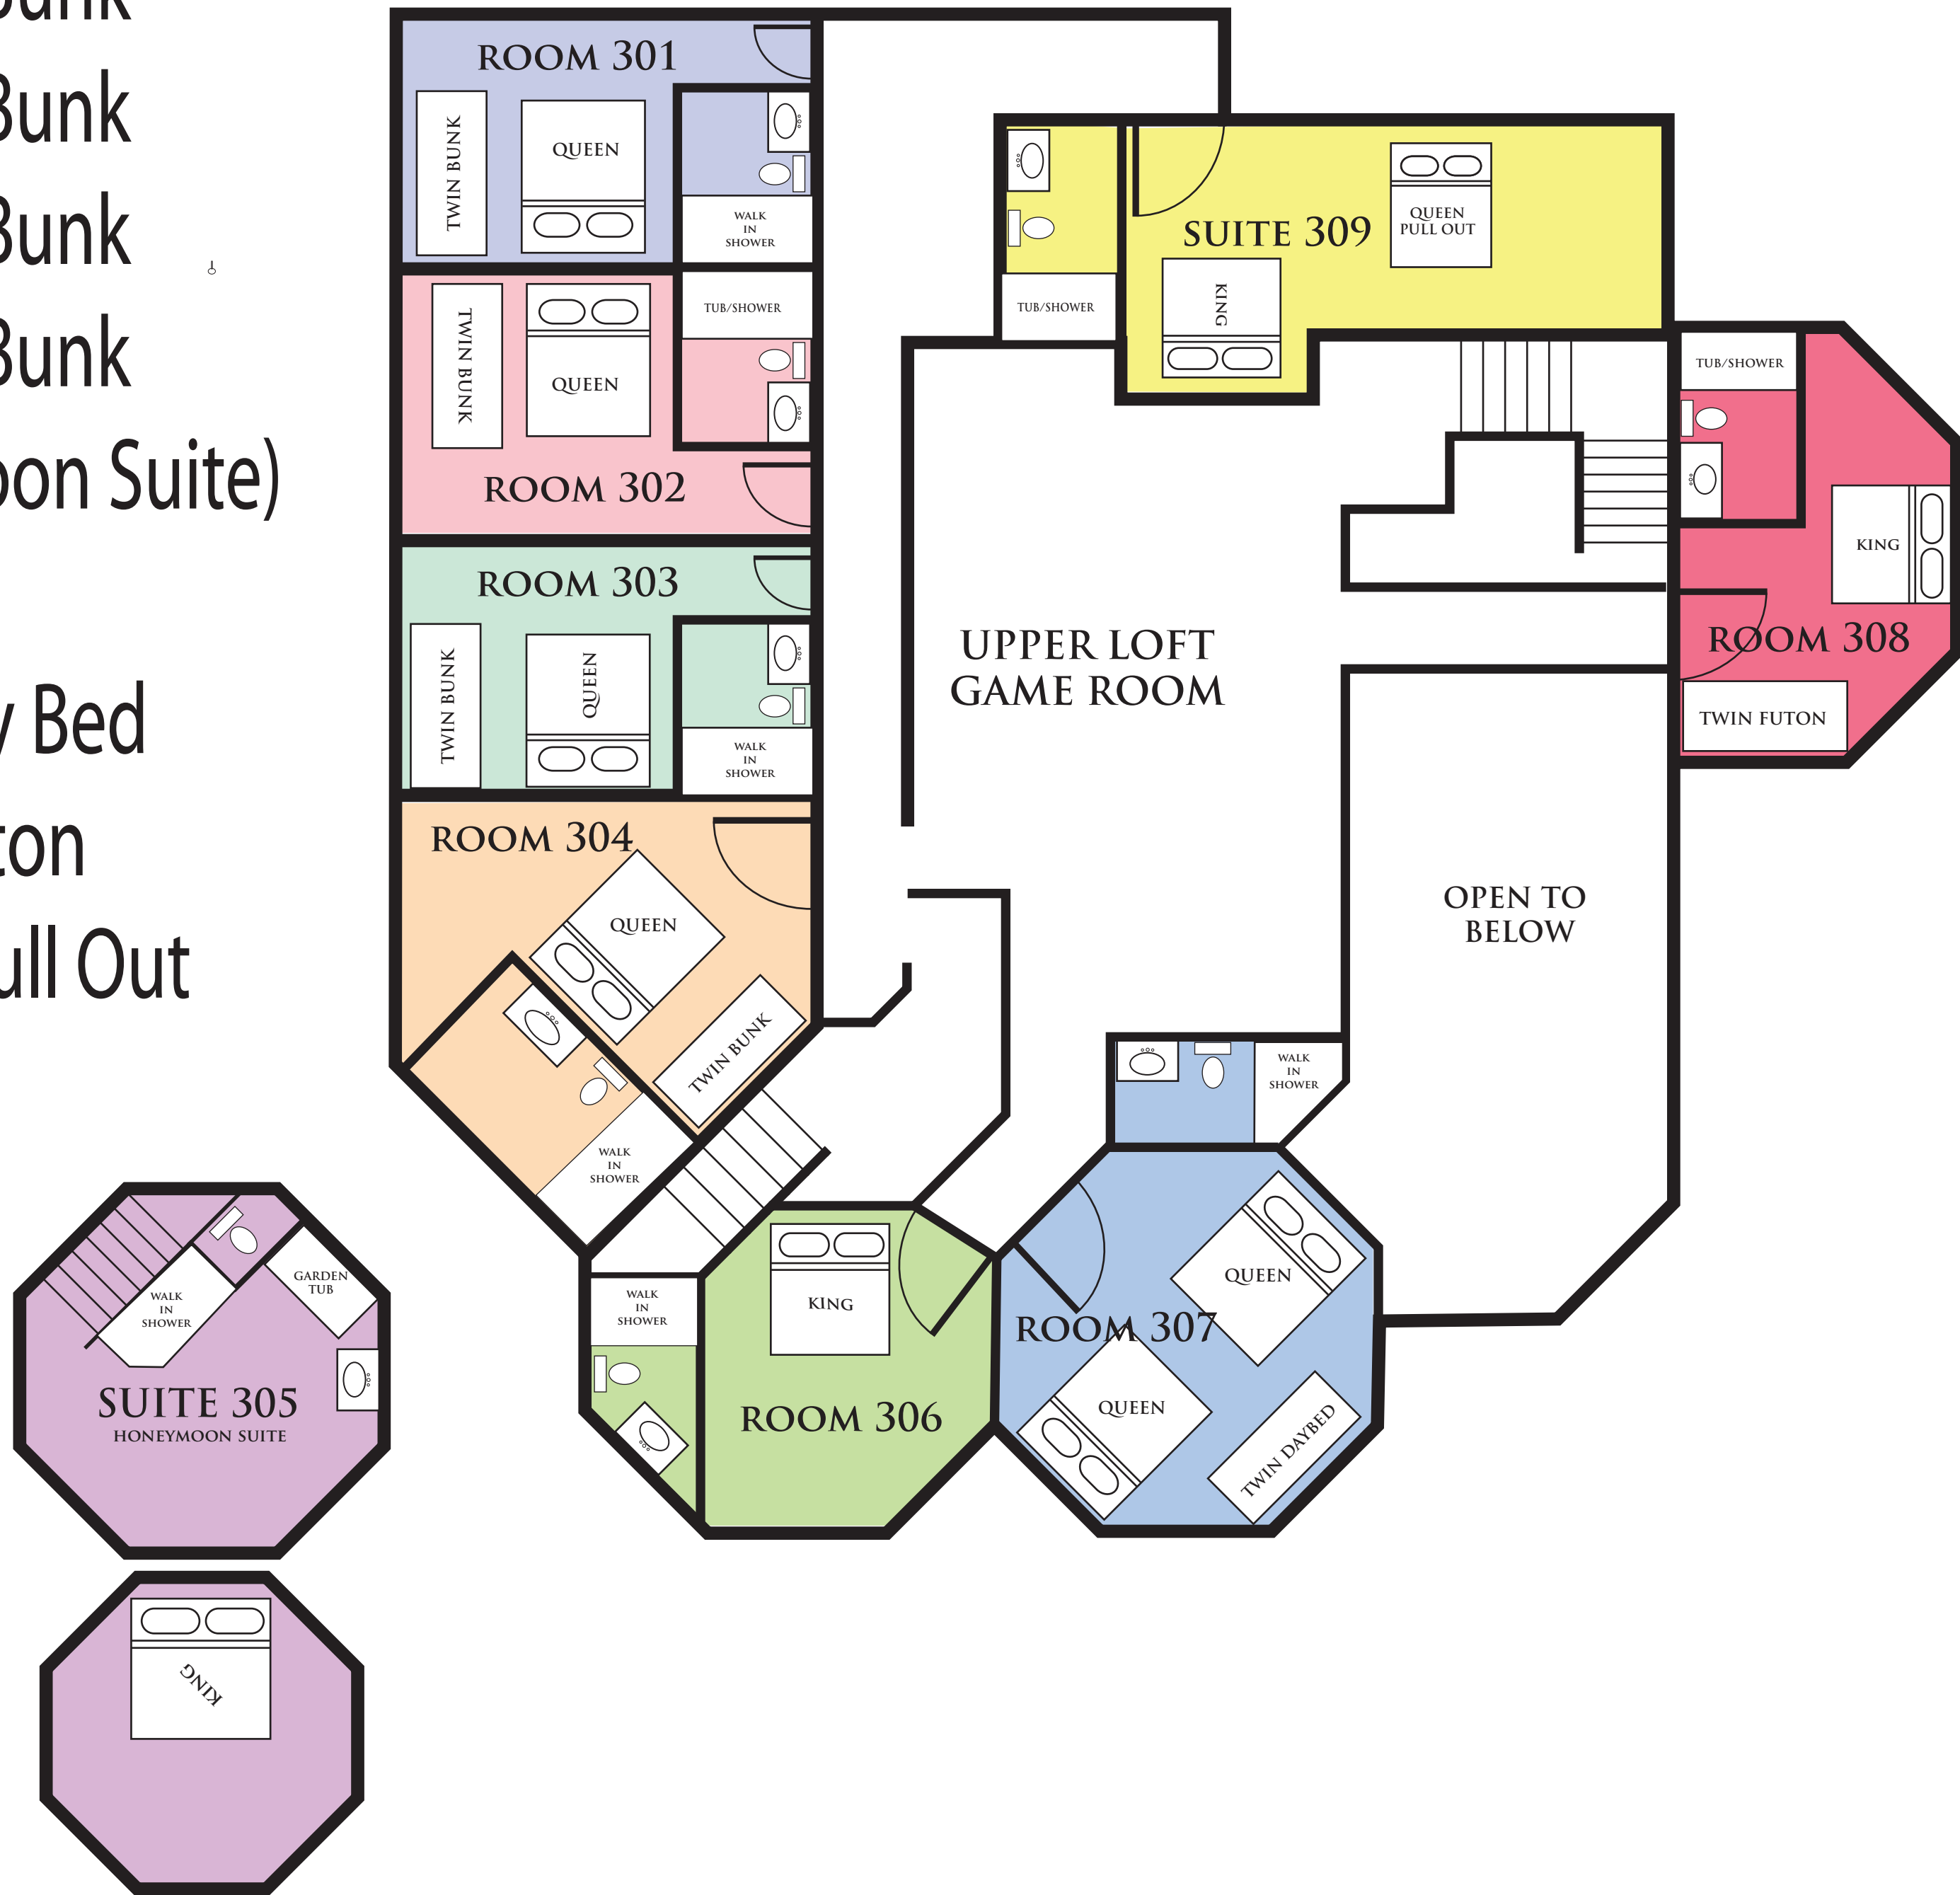

DINING

UP

DOWN

ROOM 201

ROOM 202

ROOM 203

ROOM 204

GREAT ROOM

ENTRY

FUTON

KING

TUB/
SHOWER

QUEEN
PULLOUT

KING

WALK
IN
SHOWER

QUEEN

QUEEN

WALK
IN
SHOWER

QUEEN

QUEEN

TWIN
DAY BED

THE SUNRISE RESORT- UPPER LEVEL

- #301- Queen & Twin Bunk
- #302- Queen & Twin Bunk
- #303- Queen & Twin Bunk
- #304- Queen & Twin Bunk
- #305- King (Honeymoon Suite)
- #306- King
- #307- 2 Queens & Day Bed
- #308- King & Twin Futon
- #309 King & Queen Pull Out Sofa

THE SUNRISE RESORT- LOWER LEVEL

- #101- King
- #102- 4 Twin Bunks
- #103- Queen & Twin Bunk
- #104 2 Queens
- #105- 2 Queens
- #Suite 106- 2 Queens,
1 Futon,
& 2 Twin Bunks